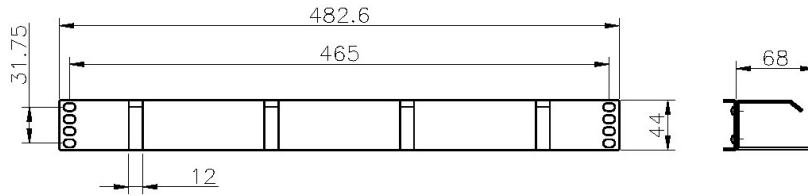

Excel Cable Management Bar 1U 4 Vertical Metal Hoops 65mm Black

Item Code: 100-582

Product drawings

Excel Cable Management Bar 1U 4 Vertical Metal Hoops 65mm Black

Item Code: 100-582

Part Number Table

Part Number	Description
100-582	Excel Cable Management Bar 1U 4 Vertical Metal Hoops 65mm Black
100-583	Excel Cable Management Bar 1U 4 Vertical Metal Hoops 100mm Black
100-586	Excel Cable Management Bar 1U 5 Vertical Plastic Hoops 65mm Black
100-590	Excel Cable Management Bar 1U 3 Vertical/2 Horizontal Metal Hoops Black
100-594	Excel Cable Management Bar 2U 4 Vertical Metal Hoops 65mm Black

KKMtech Sp. z o.o. | ul Santocka 39 71083 Szczecin POLAND

T: +48 91 462 44 12 | E: biuro@kkmtech.pl | W: www.kkmtech.pl