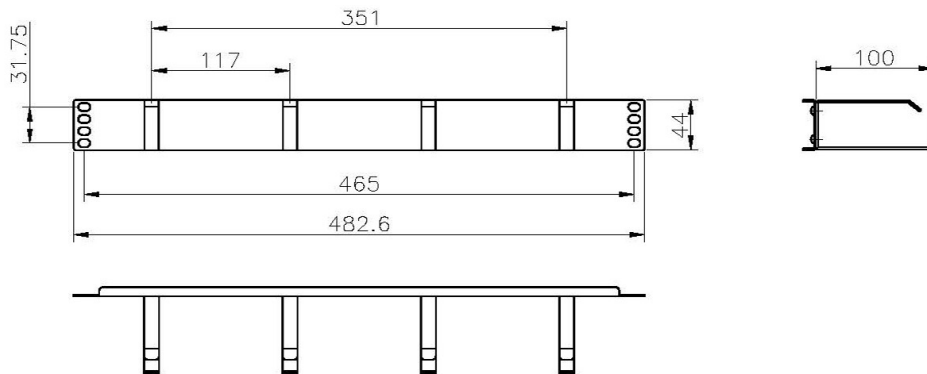

## Product Overview

A range of cable management bars designed to fit in standard 19" racks and cabinets.

## Product Specifications

| Feature                       | Values               |
|-------------------------------|----------------------|
| Model                         | Cable management bar |
| Material                      | Metal                |
| Suitable for 19 inch mounting | yes                  |
| Number of rack units (RU)     | 1                    |
| Colour                        | Black                |

## Product drawings